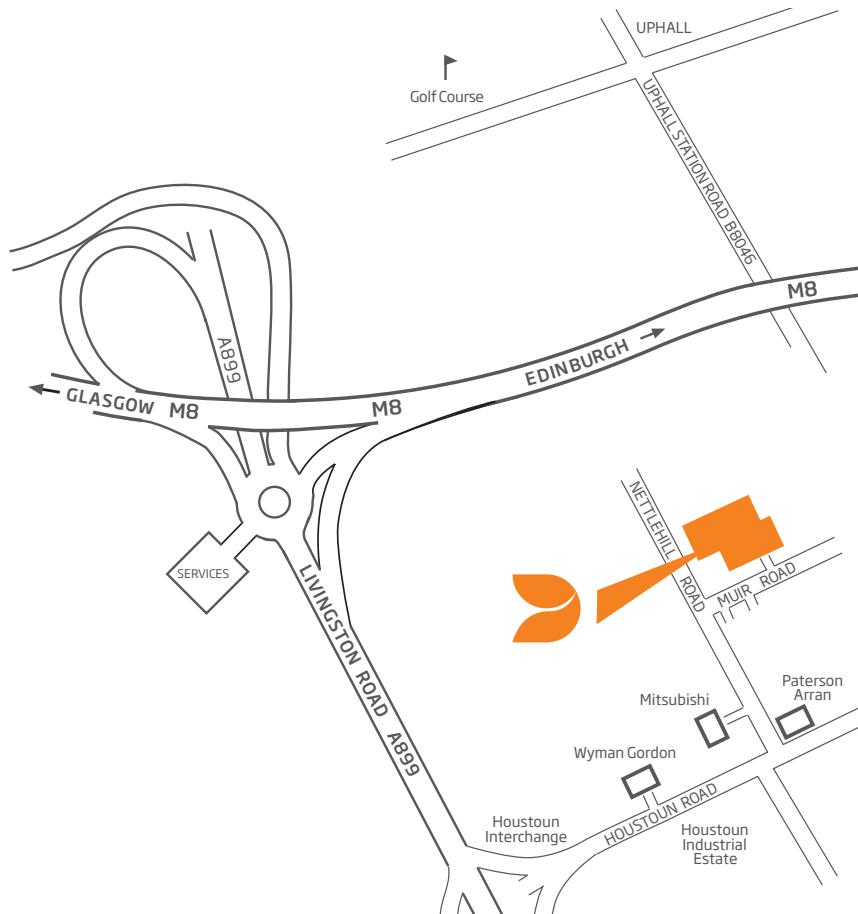

 **Packaging Division**
Muir Road
Houstoun Industrial Estate
Livingston
West Lothian
EH54 5DP
UK

+44 (0) 1506 432841^T

+44 (0) 1506 438347^F

www.dssmithpackaging.co.uk

Directions

- Leave M8 at junction 3.
- Follow A899, Livingston, for about half a mile.
- Take first slip road on left, signposted Houstoun Industrial Estate and Pumpherston.
- After approximately half a mile turn left onto Nettlehill Road, just past Mitsubishi and before Paterson Arran Factory.
- Take second right into Muir Road, and the factory entrance is 200 yards on the left.