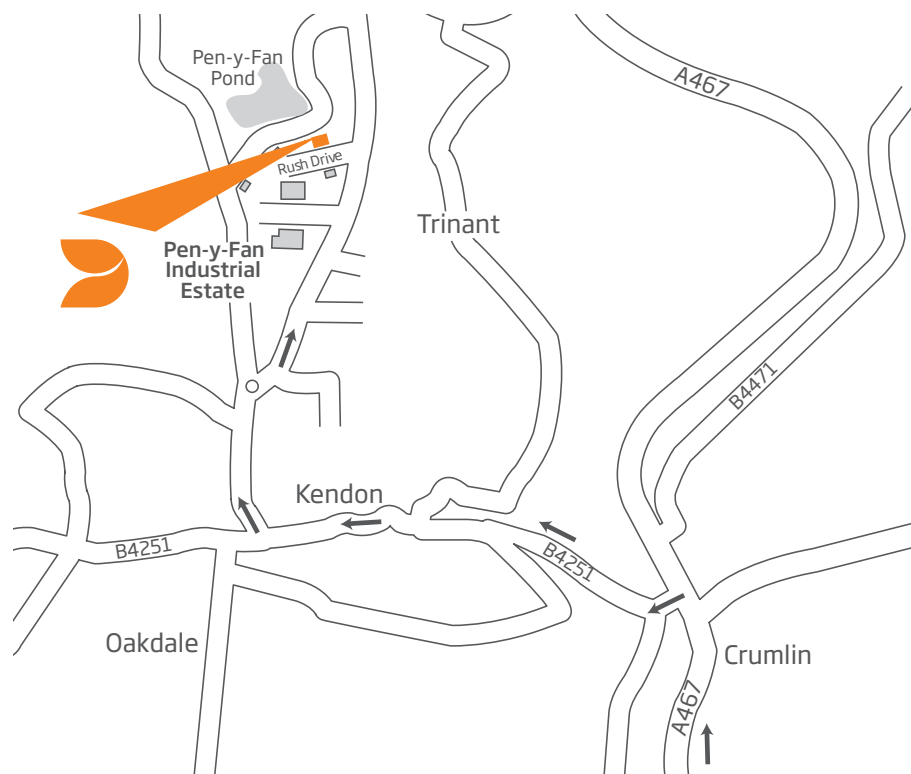

Packaging Division

Rush Drive
Pen-y-Fan Industrial Estate
Croespenmaen
Crumlin
Gwent
NP11 3EJ
UK

+44 (0) 1495 248255^T

+44 (0) 1495 247675^F

www.dssmithpackaging.co.uk

Directions

- Take Junction 28 off the M4 (Tredegar Park).
- Go around roundabout and follow signs for Brynmawr (A467).
- Follow the dual carriageway for approximately 8 miles (bypassing Risca) to 4th roundabout. Take the third exit off the roundabout towards Abercarn and Newbridge (B4591) and Brynmawr (A467). When you come to mini roundabout go straight across, continue for approximately 4 miles to next large roundabout.
- Take the third exit off the roundabout heading for Brynmawr passing the Aiwa factory on your left and petrol station on right, carry on to the second set of traffic lights. Turn left at the traffic lights and continue up the hill for approximately 1.5 miles (B4251).
- Take the first right at the top of the hill into Pen-y-Fan Industrial Estate. Follow the road to the roundabout and follow the signs for Parkway and Pen-y-Fan Pond.
- You will pass a large building on your left, Carpets International. Take the next turning on your left into Rush Drive. We are the first premises on your right.