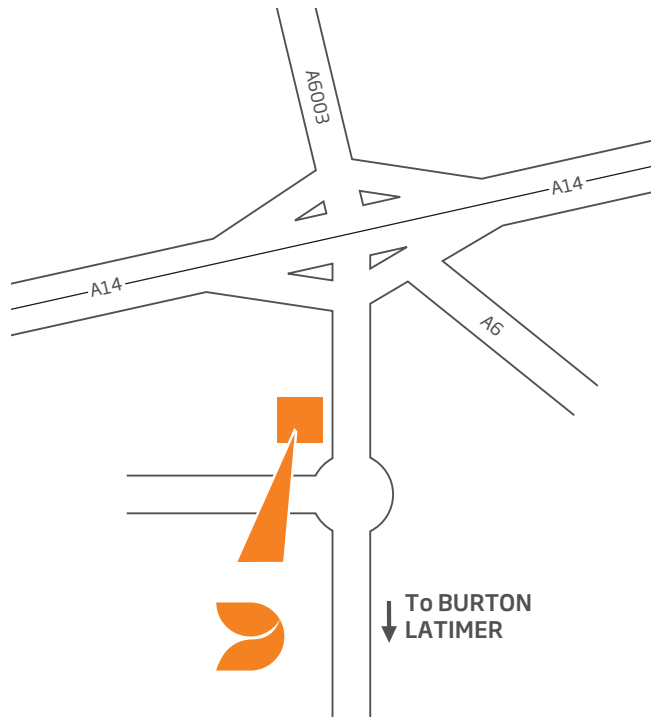

Sheetfeeding

Cromwell House
Latimer Park
Burton Latimer
Kettering
Northamptonshire
NN15 5YZ
UK

+44 (0) 1234 790800^T

+44 (0) 1234 790791^F

www.dssmithsheetfeeding.com

Directions

The Power of Less[®]