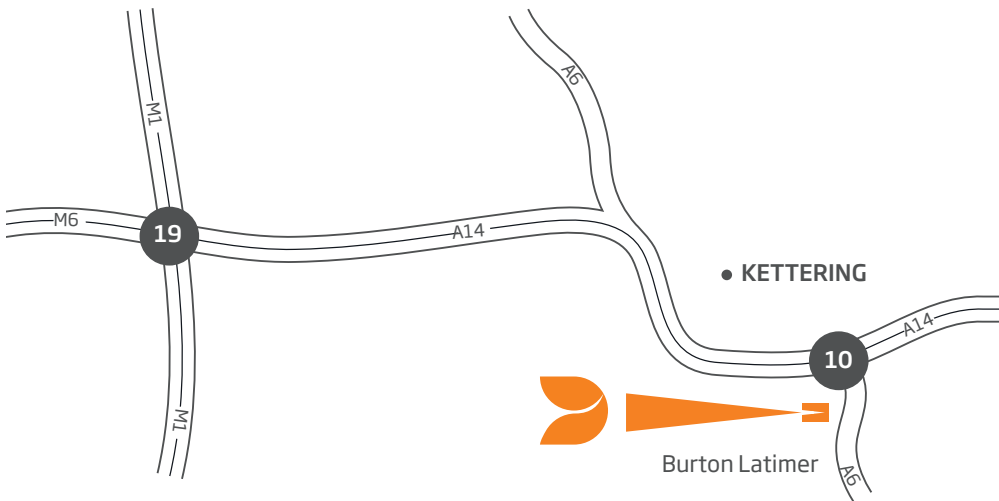

Sheetfeeding

Cromwell House
Latimer Park
Burton Latimer
Kettering
Northamptonshire
NN15 5YZ
UK

+44 (0) 1234 790800^T

+44 (0) 1234 790791^F

www.dssmithsheetfeeding.com

Directions

The Power of Less[®]