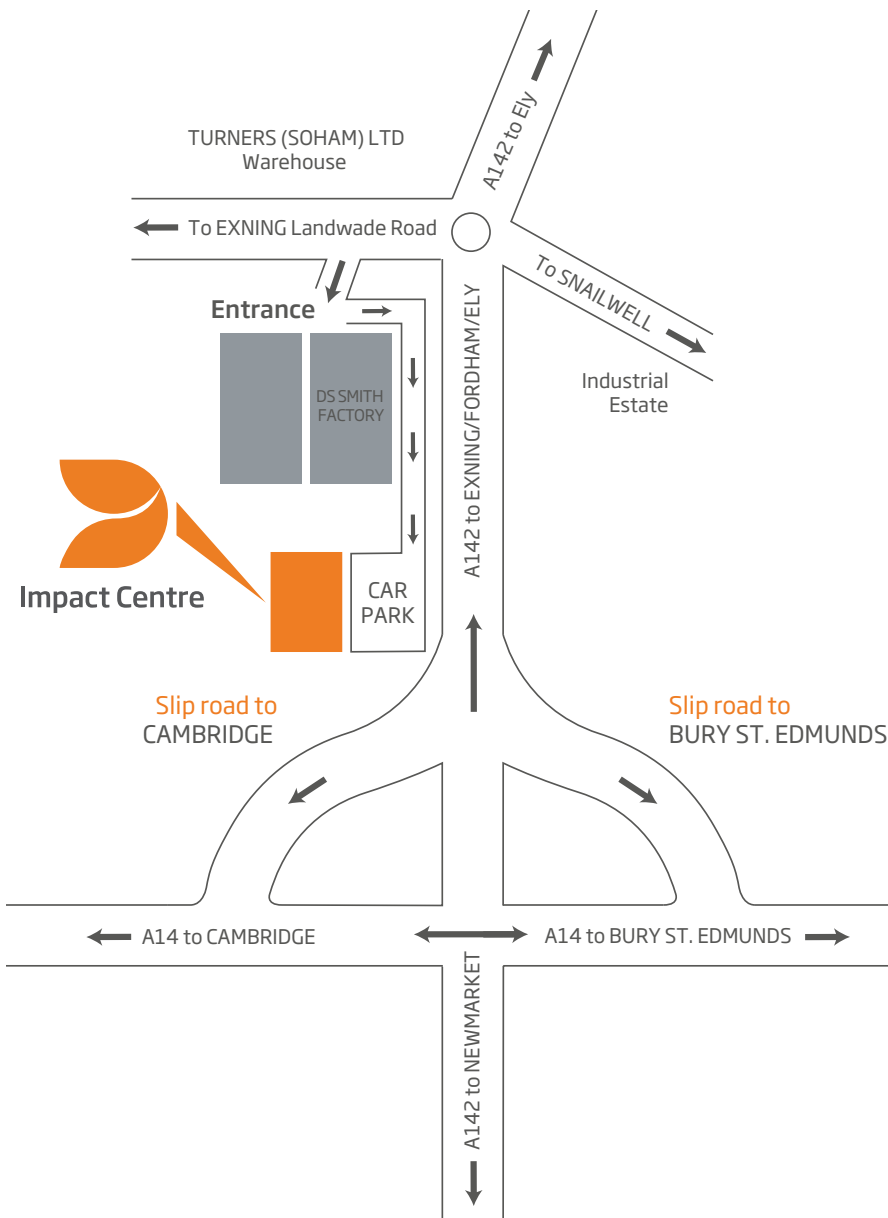

Packaging Division

Impact Centre

Fordham Road
Newmarket
CB8 7TX
UK

+44 (0) 1638 593400^T

+44 (0) 1638 722101^F

www.dssmithpackaging.co.uk

Directions

From: A14 Eastbound, Huntingdon or M11 London

- At the Junction with M11/A14, follow the A14 signposted to Newmarket.
- Come off at the Junction signposted to Newmarket/Ely (A142).
- Turn left towards Ely and follow the A142 towards Fordham until you see the factory on your left.
- At the roundabout turn left and first left again through the factory gates.
- Continue on past the main DS Smith building all the way down to the Impact Centre.

From: A14 Westbound, Bury St. Edmunds

- Come off the A14 at the Newmarket/Ely (A142) junction and turn right towards Ely.
- Follow the A142 towards Fordham until you see the factory on your left.
- At the roundabout turn left and first left again through factory gates.
- Continue on past the main DS Smith building all the way down to the Impact Centre.