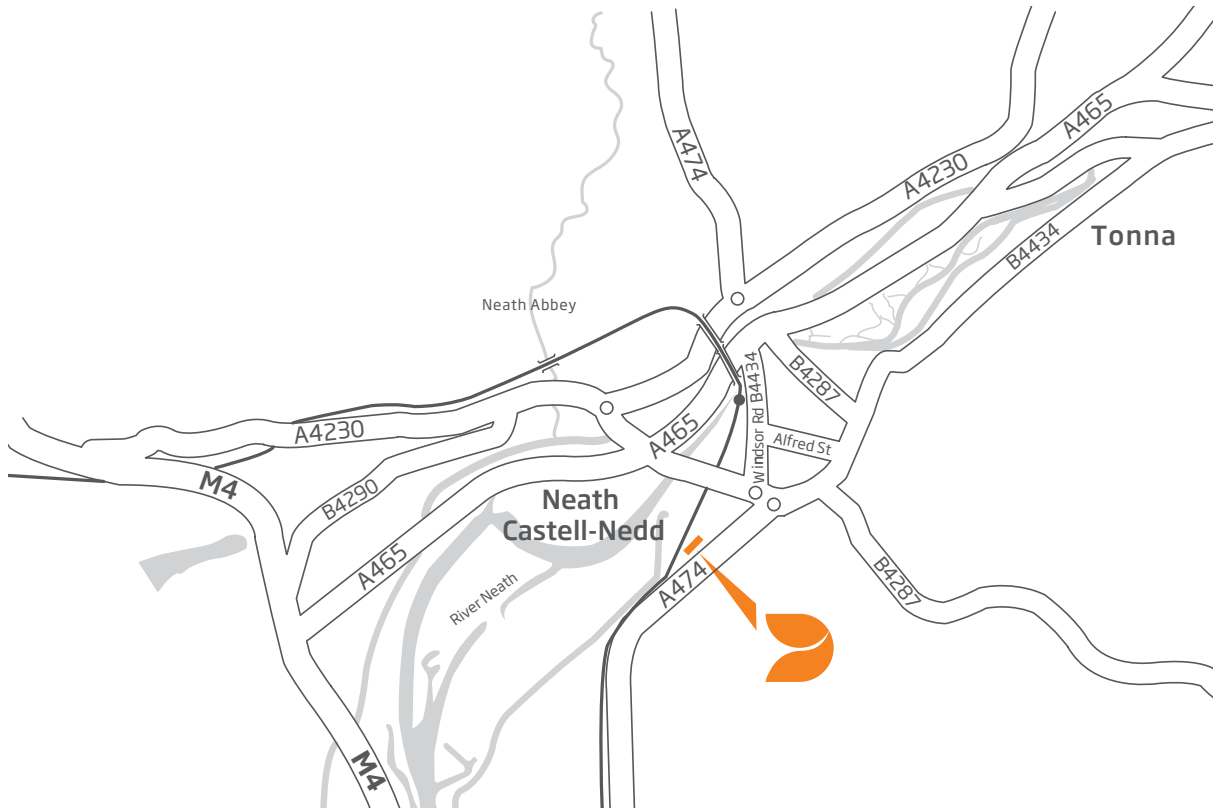

Packaging Division

DC Griffiths Way
Neath
West Glamorgan
SA11 1BT
UK

+44 (0) 1639 643601^T

+44 (0) 1639 646853^F

www.dssmithpackaging.co.uk

Directions

Approaching from M4 motorway (Westbound)

- Turn off at Junction 41 and after approximately 1 mile you will reach a roundabout (Beefeater Inn and Travel Inn on right hand side as a guide).
- Carry straight along dual carriageway for about one mile until further roundabout.
- Take third exit off roundabout sign posted Briton Ferry.
- Carry along through Briton Ferry for about 3 miles. Take the first turning on your left to enter DC Griffiths Way, after passing Castle Bingo.
- DS Smith is at the bottom on the right hand side.

Approaching from Llandarcy - M4 J43

- Take exit for Neath (J43), continue on dual carriageway (A465) until slip road signposted Neath and keep in right hand lane. Turn right (over river) and at the end turn right for Briton Ferry (Double Roundabout system).
- Take the fourth turning on the right to enter DC Griffiths Way. The turning will be sign posted DS Smith.
- DS Smith is at the bottom on the right hand side.