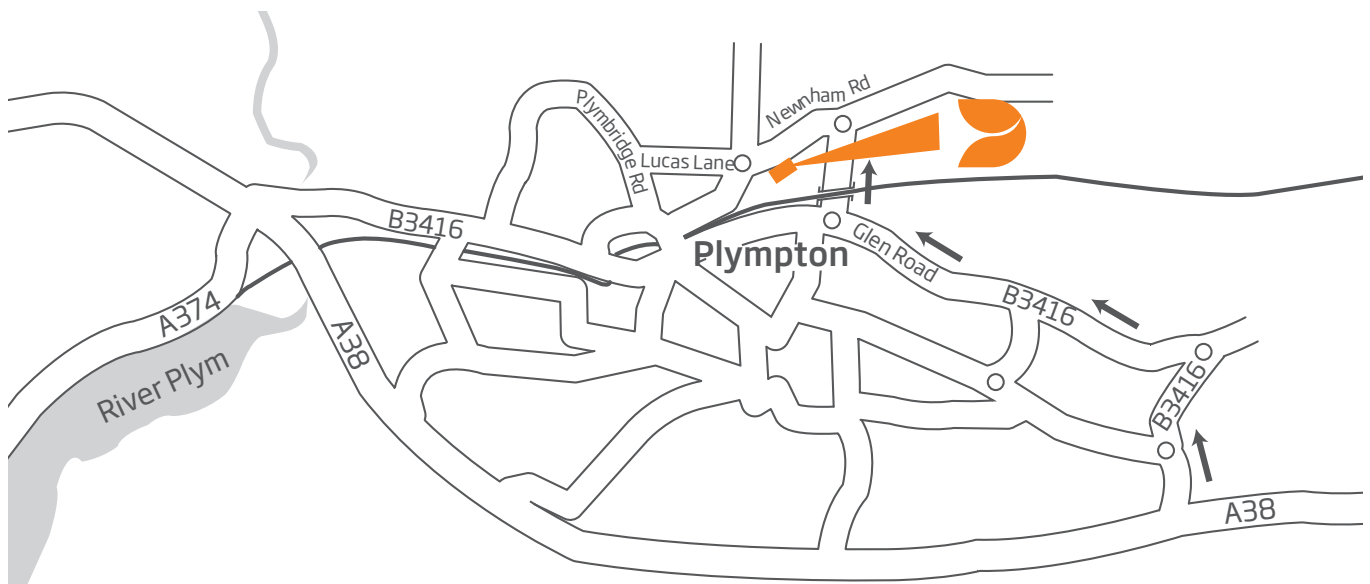

Packaging Division

Newnham Road
Colebrook
Plympton
Plymouth
PL7 4BZ
UK

+44 (0) 1752 333700^T

+44 (0) 1752 340891^F

www.dssmithpackaging.co.uk

Directions

From Exeter

- Leave A38 at Deep Lane exit signposted Plympton.
- At top of exit turn right marked B3416.
- After 200 metres take exit 1 at roundabout passing BP filling station on right.
- After 800 metres take exit 2 at roundabout marked A374 city centre.
- After 1300 metres take exit 2 at roundabout marked Newnham Industrial Estate passing under railway bridge and ATS tyre centre.
- After 400 metres take exit 1 at roundabout into Newnham Road.
- After 400 metres our car park is sited on the left hand side.

From Cornwall

- Take A38 north towards Exeter.
- Continue over Marsh Mills Flyover. After approximately 1 mile look for signpost to Plympton / Lee Moor (B3416).
- Take filter and turn left.
- Follow directions as above.