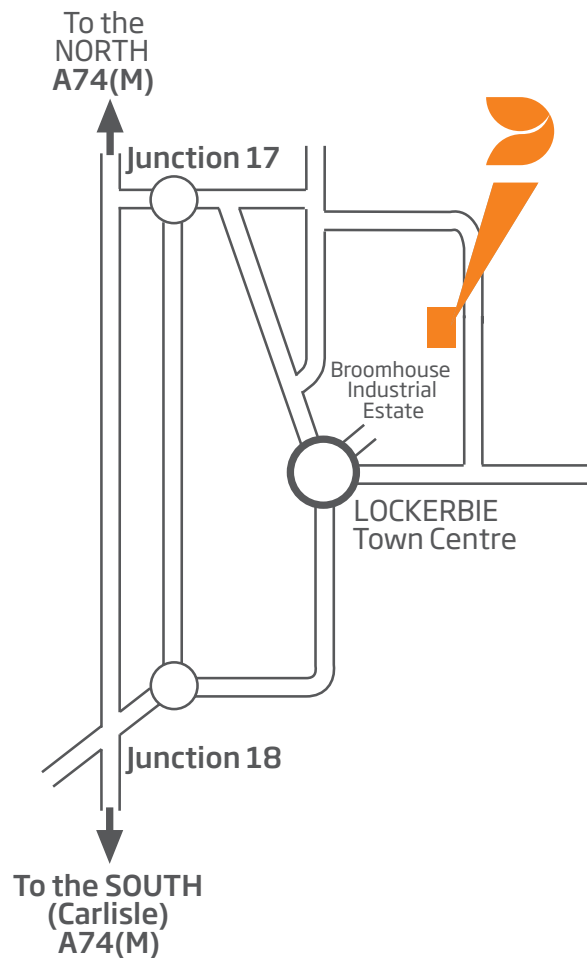

Packaging Division

King Edward Park
Lockerbie
Dumfriesshire
DG11 2BL
UK

+44 (0) 1576 203111^T
+44 (0) 1576 203436^F
www.dsmithpackaging.co.uk

Directions

From South

- Exit Junction 18, take the B7076 heading for Lockerbie - go through one roundabout - Continue on the B7076 (avoiding the high street). At the roundabout take the third exit and follow signs for Broomhouse Industrial Estate. DS Smith is on the right.

From North

- Leave A74(M) at junction 17. - take the B7076. At the roundabout take the 2nd exit. Take Broomhouse Industrial Estate directions. DS Smith is on the right.

The Power of Less[®]