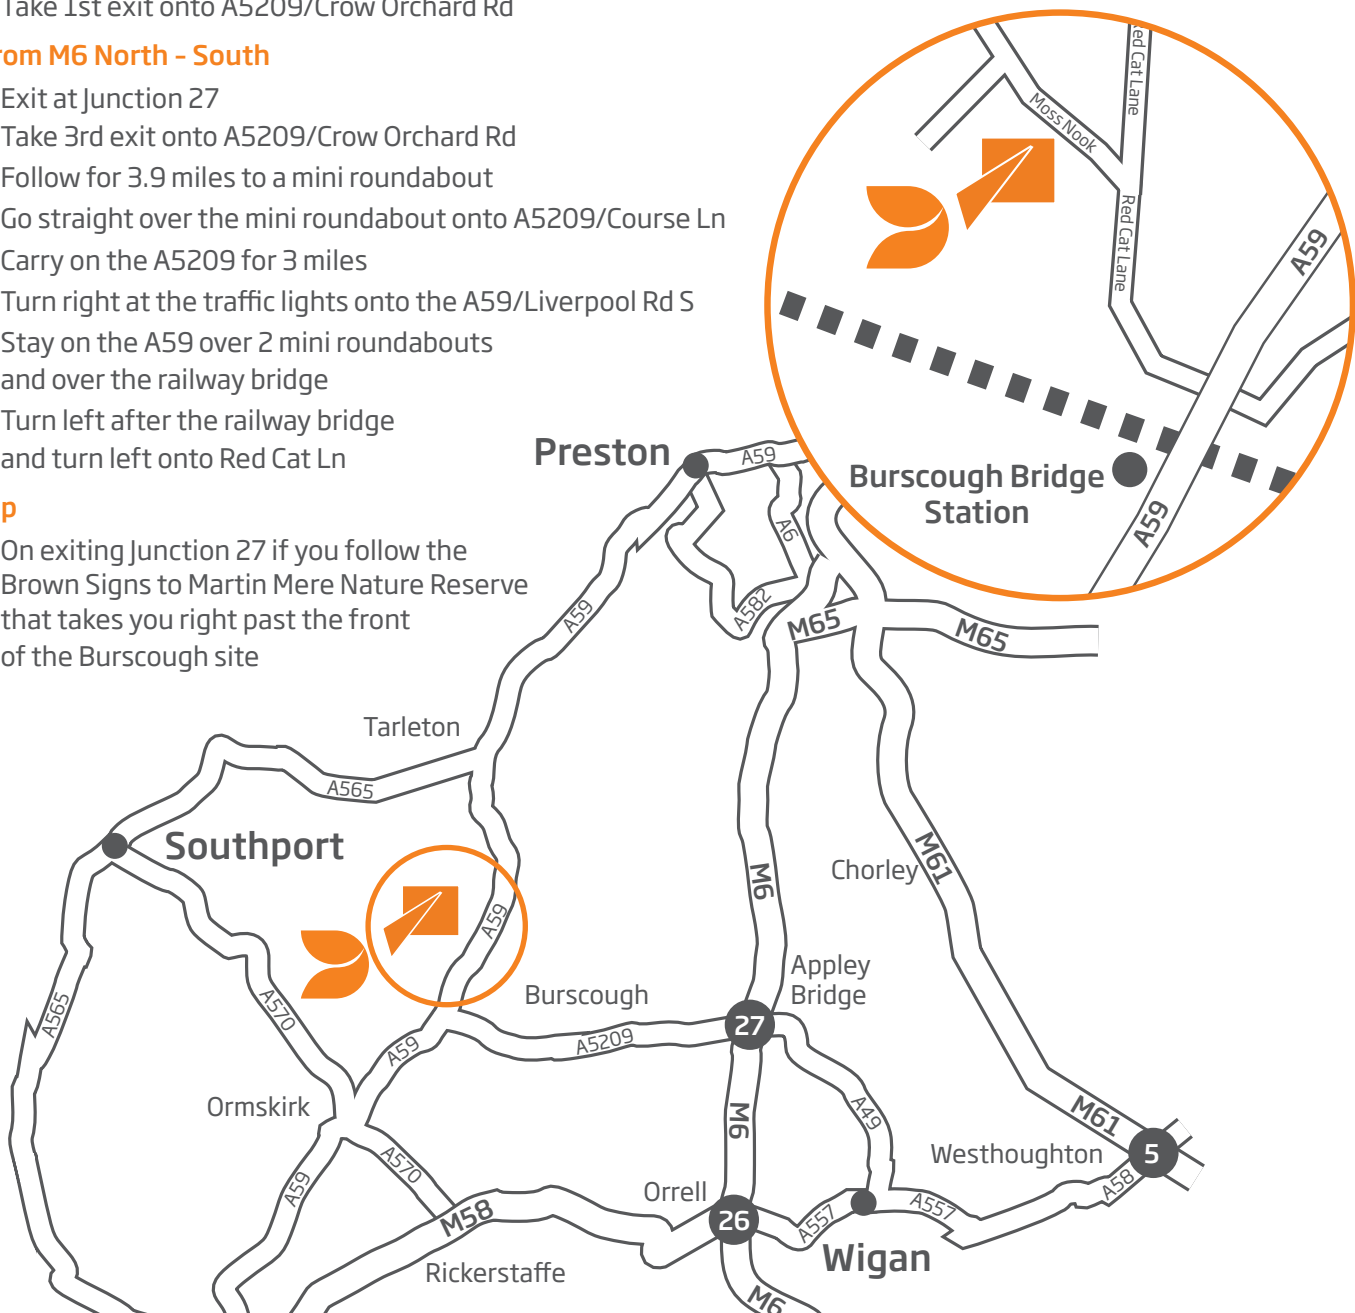

 **Packaging Division**

Red Cat Lane
Burscough
Lancashire
L40 0SY
UK

+44 (0) 1704 892 811^T

+44 (0) 1704 895 546^F

www.dssmithpackaging.co.uk

Directions

To DS Smith Burscough - via the M6

From M6 South - North

- Exit at Junction 27
- Take 1st exit onto A5209/Crow Orchard Rd

From M6 North - South

- Exit at Junction 27
- Take 3rd exit onto A5209/Crow Orchard Rd
- Follow for 3.9 miles to a mini roundabout
- Go straight over the mini roundabout onto A5209/Course Ln
- Carry on the A5209 for 3 miles
- Turn right at the traffic lights onto the A59/Liverpool Rd S
- Stay on the A59 over 2 mini roundabouts and over the railway bridge
- Turn left after the railway bridge and turn left onto Red Cat Ln

Tip

- On exiting Junction 27 if you follow the Brown Signs to Martin Mere Nature Reserve that takes you right past the front of the Burscough site

The Power of Less[®]