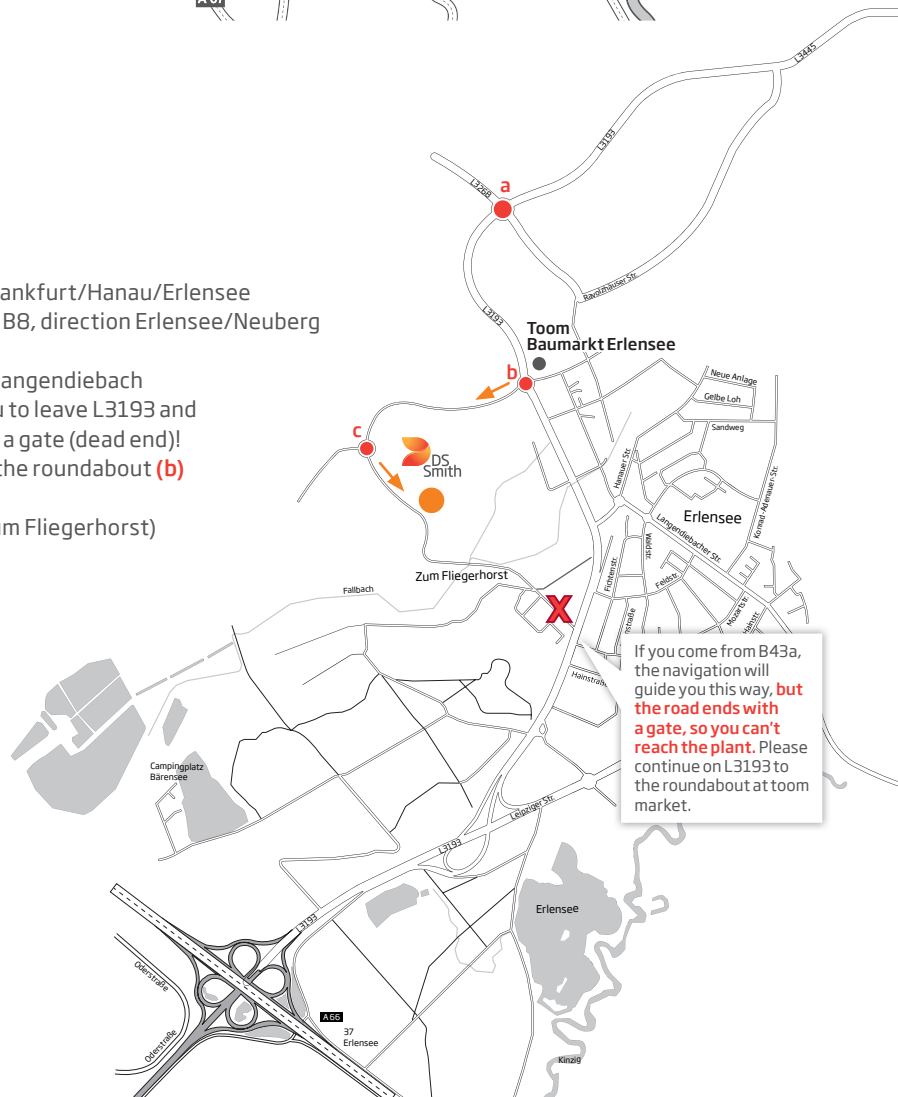

- Leave the motorway A45 at junction 41-Langenselbold-West, direction Langenselbold/Neuberg
- At the end of the road turn left onto the L3445 and continue on the L3193
- Go straight over the first roundabout **(a)**
- On the second roundabout **(b)** at Toom Baumarkt take the first exit (Zum Fliegerhorst)
- On the following roundabout **(c)** take the second exit

From B43a

- Follow the B43a and join the motorway A66, direction Frankfurt/Hanau/Erlensee
- Leave the A66 junction 37-Erlensee and continue on the B8, direction Erlensee/Neuberg
- Take the right curve onto the L3193
- Take the exit, direction Ronneburg/Neuberg/Erlensee-Langendiebach
- **ATTENTION:** If you drive with navigation it will guide you to leave L3193 and turn left into "Zum Fliegerhorst", but this road ends with a gate (dead end)! Please stay on L3193 for approx. 4 km until you come to the roundabout **(b)** at Toom market and take the third exit.
- On the following roundabout **(c)** take the second exit (Zum Fliegerhorst)

By plane:

From Frankfurt/Main Airport you can

- either take the train to Hanau main station (according to the train connection this takes approx. 30-45 minutes) and from there take a taxi to Erlensee plant (approx. 7 minutes),
- or directly take a taxi from the airport to the plant which takes approx. 30 minutes.

By train:

- Take the train to Hanau main station.
- Take a taxi from Hanau main station to Erlensee plant which takes approx. 7 minutes.

DS Smith | Packaging Division | Plant Erlensee,
Impact Centre and Customer Excellence Centre Middle

Zum Fliegerhorst 1312-1318 · D-63526 Erlensee

T +49 6183 9078-0 · F +49 6183 9078-116

contact.erlensee@dssmith.com · www.dssmith-packaging.de