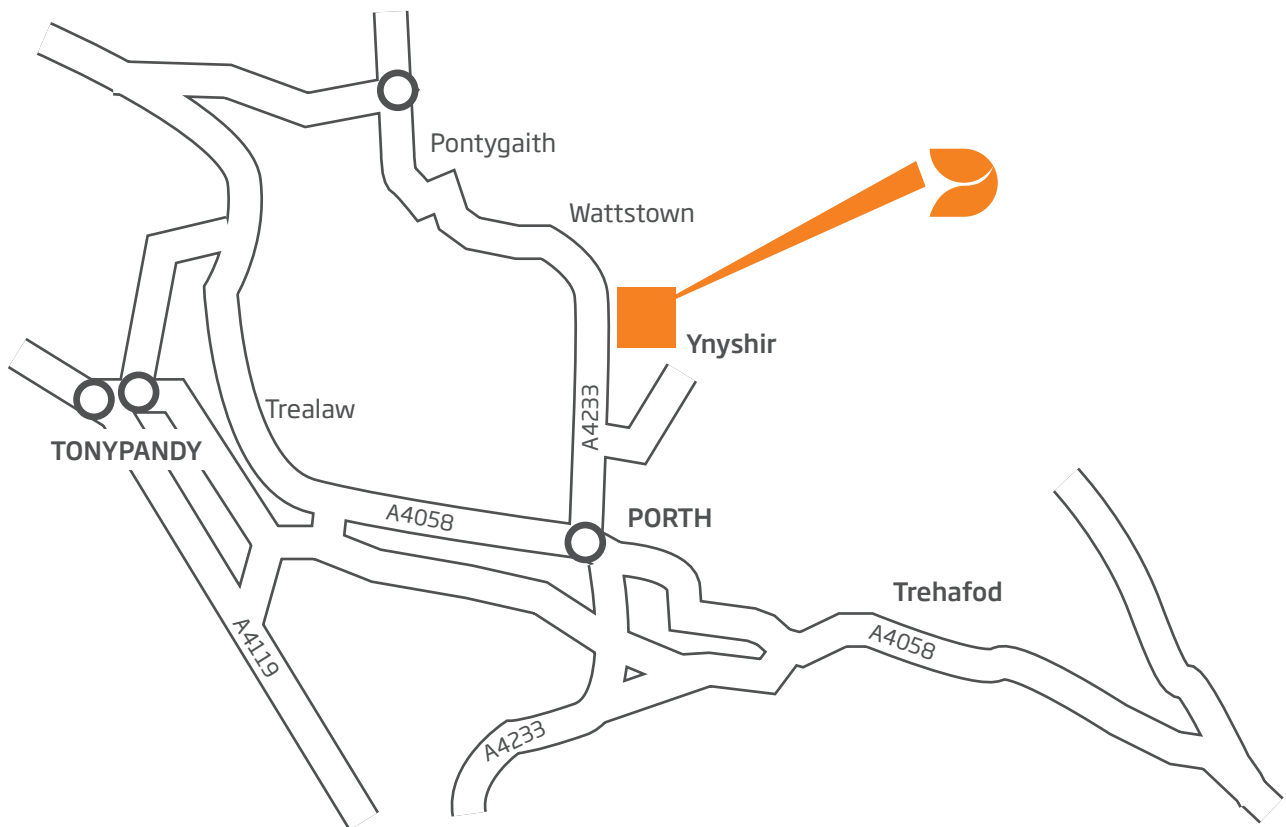

Packaging Division

Ynyshir Road
Porth
Glamorgan
CF39 0RF
UK

+44 (0) 1443 683121^T

+44 (0) 1443 497117^F

www.dssmithpackaging.co.uk

Directions

- Join the M4 heading for Cardiff, leave at junction 32.
- Join the A470 heading for Pontypridd.
- Leave by 4th intersection, signpost Rhondda Valley/ Pontypridd.
- Follow signpost Rhondda Valley, then Porth A4058.
- One way system in Porth, follow signpost Maerdy/ Ferndale/Ynyshir.
- (Note: we are situated on the main road, not Ynyshir Industrial Estate). DS Smith is 1.5 miles on the right hand side, past roundabout on the A4233.